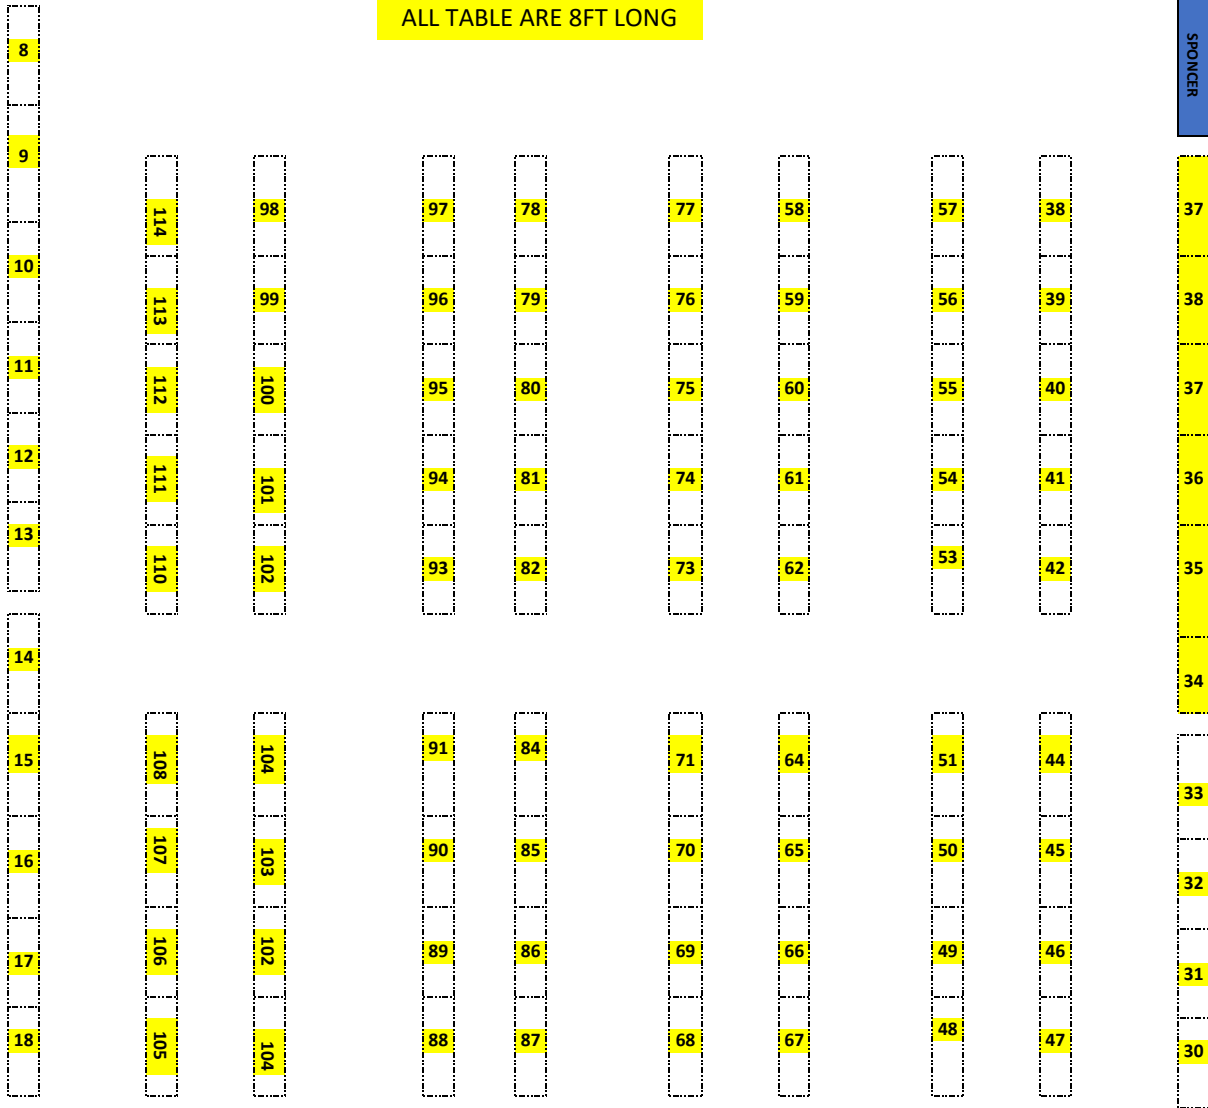

SPONCER

ENTRANCE FROM LOBBY

ALL TABLE ARE 8FT LONG

SPONCER

37
38
37
36
35
34

33
32
31
30

exit